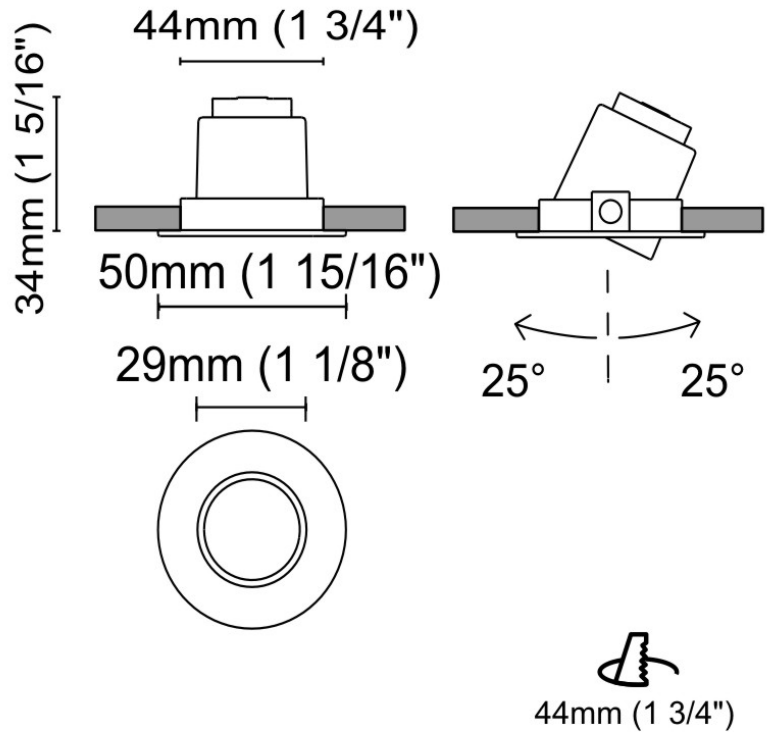

PROJECT	
TYPE	
NOTES	
QUANTITY	
DATE	

DIXIT RA4 RECESSED

E5603821

GENERAL

Series: Dixit
Subseries: Dixit RA4
Brand: Ivela
Division: Exterior
Mounting Type: Recessed
Mounting Location: Ceiling
Subcategory: Downlight

PHYSICAL

Shape: Round
Diameter (mm): 50
Diameter (in): 1 ¹⁵/₁₆
Height (mm): 34
Height (in): 1 ⁵/₁₆
Light Distribution: Adjustable / Direct
Weight (kg): 0.3
Weight (lbs): 0.66
Diffuser: Clear Polycarbonate
Fixture Finish: MWH
Fixture Material: Aluminum Die Cast

ELECTRICAL

Input Wattage Range: 1 - 9 W
Lamp Type: LED
Total Output Wattage (W): 2
Dimming: Non-Dimming / Phase Dimming (120Vac only) / 0-10V Dimming
Driver Included: No
Driver Location: Remote
Driver Type: Constant Current - Universal
Driver Class: Class 2
Input Voltage (V): 120 - 277
Constant Current (mA): 500
Upon Request: Dimming requires a minimum quantity

LED

Delivered Lumen Range: 100 - 499 lm
Color Temperature (°K): 3000
Max. Delivered Lumen (lm): 160
CRI: >85 CRI
Lamp Life (hrs): 50000

OPTICAL

Optic°: 14

RATINGS AND CERTIFICATIONS

Certified By: Certified for North American Standards
IP rating: IP20