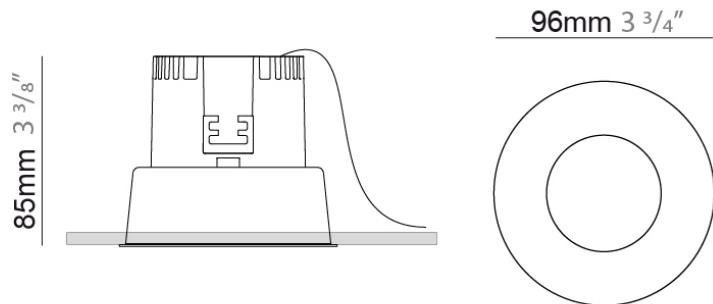

DIXIT RA8 RECESSED

L5600421

GENERAL

Series: Dixit

Subseries: Dixit RA8

Brand: Ivela

Division: Architectural

Mounting Type: Recessed

Mounting Location: Ceiling

Subcategory: Downlight

PHYSICAL

Shape: Round

Diameter (mm): 96

Diameter (in): 3 3/4

Height (mm): 85

Height (in): 3 3/8

Min. Recessing Depth (mm): 125

Min. Recessing Depth (in): 4 15/16

Light Distribution: Direct

Weight (kg): 0.5

Weight (lbs): 1.1

Diffuser: Clear Polycarbonate

Fixture Finish: MWH

Fixture Material: Aluminum Die Cast

Cut-out Measurements: 92mm (3 5/8")

ELECTRICAL

Input Wattage Range: 1 - 9 W

Lamp Type: LED

Total Output Wattage (W): 6.5

Driver Included: No

Driver Location: Recessed Housing

Housing: See components

Constant Current (mA): 250

LED

Color Temperature (°K): 3000

CRI: >80 CRI

Lamp Life (hrs): 50000

OPTICAL

Reflector: 25

RATINGS AND CERTIFICATIONS

IP rating: IP44