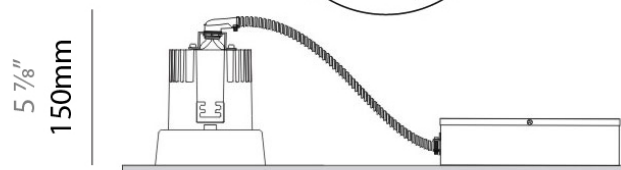

DIXIT RA8 RECESSED

L5600521

PROJECT	
TYPE	
NOTES	
QUANTITY	
DATE	

GENERAL

Series: Dixit
Subseries: Dixit RA8
Brand: Ivela
Division: Architectural
Mounting Type: Recessed
Mounting Location: Ceiling
Subcategory: Downlight

PHYSICAL

Shape: Round
Diameter (mm): 96
Diameter (in): 3 3/4
Height (mm): 110
Height (in): 4 5/16
Min. Recessing Depth (mm): 150
Min. Recessing Depth (in): 5 7/8
Light Distribution: Downlight
Weight (kg): 0.5
Weight (lbs): 1.10
Installation Requirement: Housing Required
Fixture Material: Aluminum

ELECTRICAL

Input Wattage Range: 10 - 19 W
Lamp Type: LED
Total Output Wattage (W): 9.5
Dimming: Tri-Mode (Non-Dimming and Phase Dimming (120Vac only) and 0-10V Dimming)
Driver Included: No
Driver Location: Recessed Housing
Driver Type: Constant Current - Universal
Driver Class: Class 2
Input Voltage (V): 120 - 277
Constant Current (mA): 350

LED

Color Temperature (°K): 3000
Max. Delivered Lumen (lm): 983
Nominal Lumen (lm): 1000
CRI: >80 CRI
Lamp Life (hrs): 50000

OPTICAL

Reflector°: 24

RATINGS AND CERTIFICATIONS

Certified By: Certified for North American Standards
IP rating: IP44